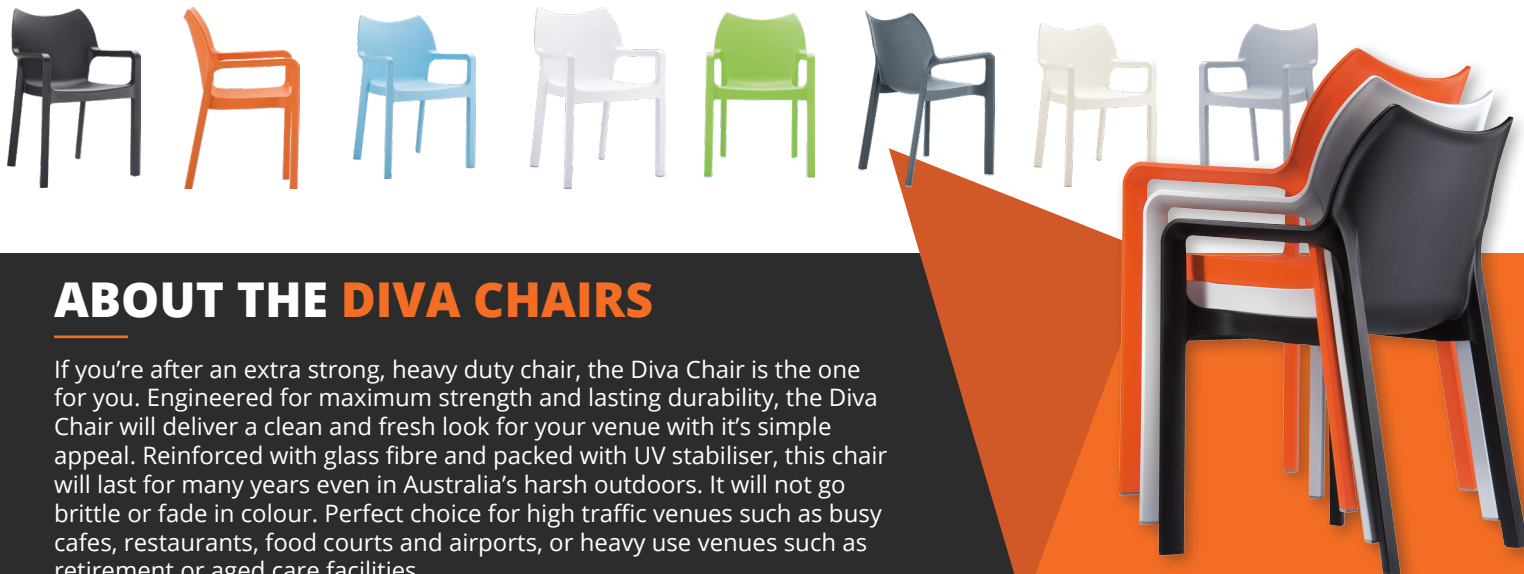

## DIVA CHAIR

### ABOUT THE DIVA CHAIRS

If you're after an extra strong, heavy duty chair, the Diva Chair is the one for you. Engineered for maximum strength and lasting durability, the Diva Chair will deliver a clean and fresh look for your venue with its simple appeal. Reinforced with glass fibre and packed with UV stabiliser, this chair will last for many years even in Australia's harsh outdoors. It will not go brittle or fade in colour. Perfect choice for high traffic venues such as busy cafes, restaurants, food courts and airports, or heavy use venues such as retirement or aged care facilities.

### FEATURES

- Stackable 4 to 6 high
- Suitable for indoor and outdoor commercial use
- Made of UV stabilised polypropylene reinforced with glass fibre
- Dimensions: 575W x 520D x 850H x 470 Seat Height
- Arm Height: 650H
- Unit Weight: 5kg, SWL: 150kg
- Supplied assembled

- Weather resistant, UV Stabilised, Glass fibre reinforced
- Stocked In: Anthracite, Black, Red, White
- Special Order Colours: Light Blue
- Replaceable feet, Drainage hole available at an extra cost
- CATAS Tested
- Made in Europe