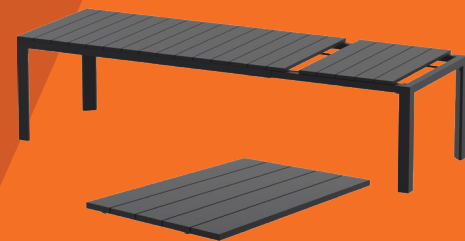

Siesta
exclusive

ATLANTIC TABLE 210/280

ABOUT THE **ATLANTIC TABLE 210/280**

The Atlantic table is a versatile piece of furniture designed for indoor and outdoor use. It has been constructed so it can be 210cm or 280cm long. Its polypropylene table top and aluminium frame provide durability and weather-resistance. The table's clean and modern design makes it a great addition to any space, whether it be a dining room or a patio.

FEATURES

- Made in Europe by Siesta
- High quality polypropylene with aluminium frame
- Will not unravel or rust
- UV resistant
- Can be constructed as 2100 or 2800mm long
- Overall dimensions: 2100/2800x1000x760h
- Unit weight: 50kg
- Suitable for indoor & shaded outdoor commercial application
- Supplied unassembled