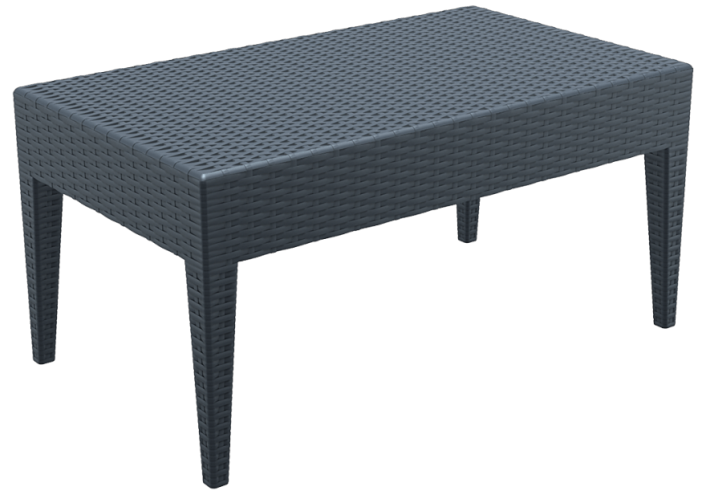

Tequila Lounge Coffee Table - 920x530

Brand: Siesta

The Tequila Lounge Coffee Table is an injection moulded resin table, the non-metallic frame will never unravel, rust or decay. Reinforced with glass fibre to strengthen the legs and boost the weight capacity. The Tequila Lounge Coffee Table is designed for outdoor use, UV stable and weather proof, it will not fade or go brittle in Australia's harsh outdoor conditions. Strong yet lightweight, this table will add class to your venue. It's sleek profile is pleasant to the eye so this table is as charming as it is functional. Very easy to clean, just hose it down.

- 2 year warranty
- Dimensions: 920L x 530D x 450H
- Durable moulded resin - rattan look, reinforced with glass fibre - will never unravel or rust!
- For indoor & outdoor commercial use
- Made in Europe
- Special order colours: White
- Stocked in: Chocolate & Anthracite
- Supplied unassembled (easy assembly)
- Unit Weight: 4.6kg
- Weather resistant & UV protected
- White available indent only - 8-10 week lead time