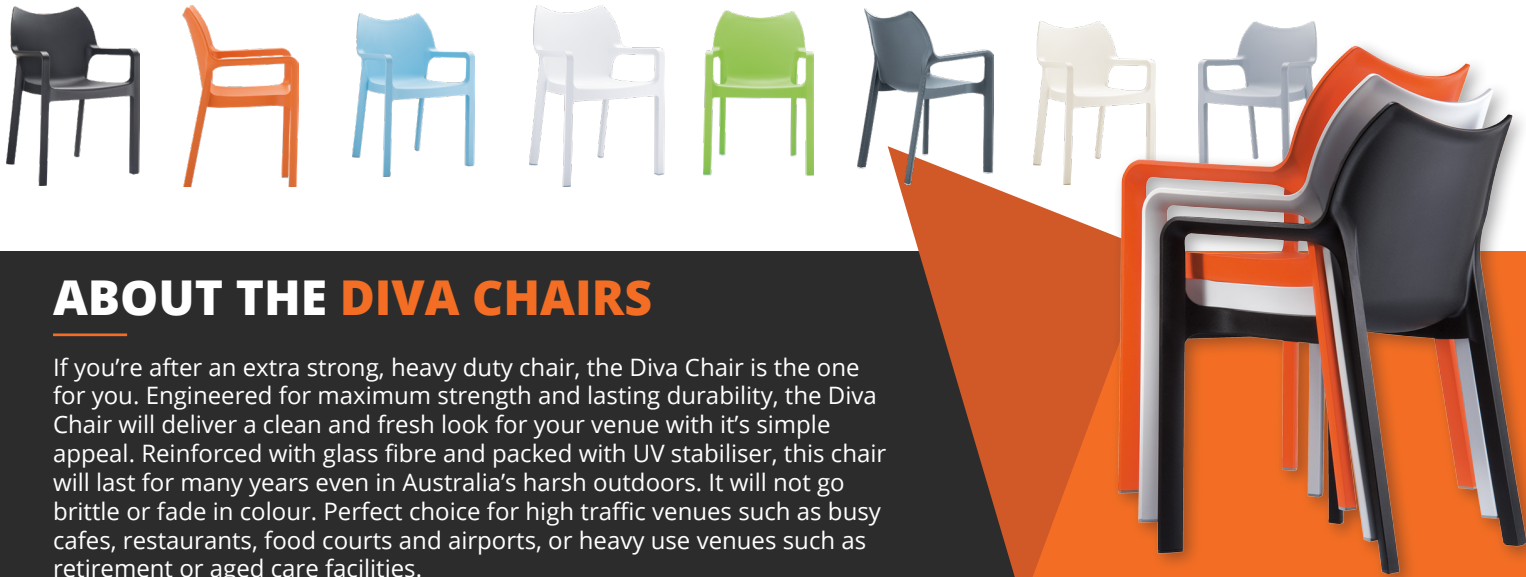

Siesta  
exclusive

## ABOUT THE DIVA CHAIRS

If you're after an extra strong, heavy duty chair, the Diva Chair is the one for you. Engineered for maximum strength and lasting durability, the Diva Chair will deliver a clean and fresh look for your venue with its simple appeal. Reinforced with glass fibre and packed with UV stabiliser, this chair will last for many years even in Australia's harsh outdoors. It will not go brittle or fade in colour. Perfect choice for high traffic venues such as busy cafes, restaurants, food courts and airports, or heavy use venues such as retirement or aged care facilities.

## FEATURES

- Stackable 4 to 6 high
- Suitable for indoor and outdoor commercial use
- Made of UV stabilised polypropylene reinforced with glass fibre
- Dimensions: 575W x 520D x 850H x 470 Seat Height
- Arm Height: 650H
- Unit Weight: 5kg, SWL: 150kg
- Supplied assembled

CATAS  
Tested

- Weather resistant, UV Stabilised, Glass fibre reinforced
- Stocked In: Anthracite, Black, Red, White
- Special Order Colours: Light Blue
- Replaceable feet, Drainage hole available at an extra cost
- CATAS Tested
- Made in Europe