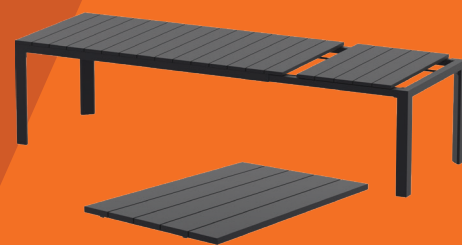

Siesta  
exclusive

# ATLANTIC TABLE 210/280

## ABOUT THE ATLANTIC TABLE 210/280

The Atlantic table is a versatile piece of furniture designed for indoor and outdoor use. It has been constructed so it can be 210cm or 280cm long. Its polypropylene table top and aluminium frame provide durability and weather-resistance. The table's clean and modern design makes it a great addition to any space, whether it be a dining room or a patio.

## FEATURES

- Made in Europe by Siesta
- High quality polypropylene with aluminium frame
- Will not unravel or rust
- UV resistant
- Can be constructed as 2100 or 2800mm long
- Overall dimensions: 2100/2800x1000x760h
- Unit weight: 50kg
- Suitable for indoor & shaded outdoor commercial application
- Supplied unassembled